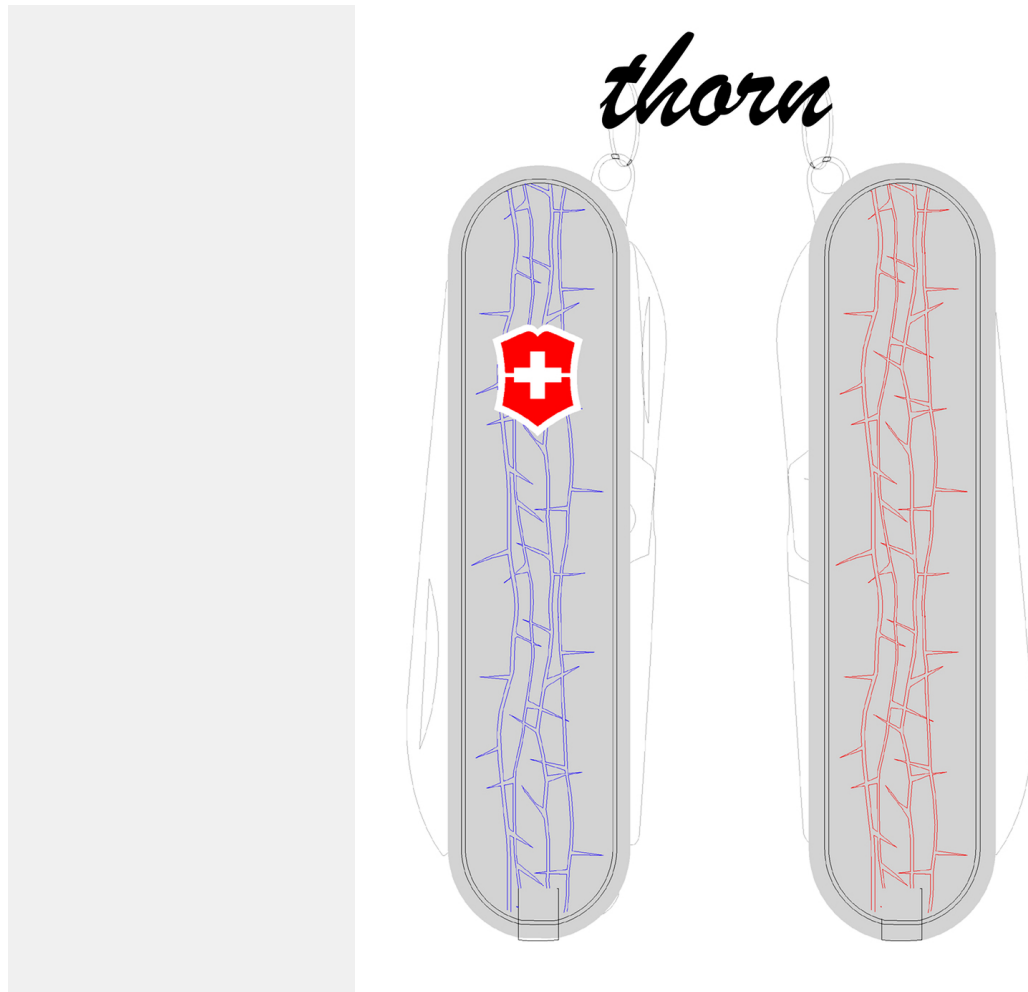

1/2 **Thorn**

Simple motif of a thorn strand in blue and red against black background

Solution

The thorn motif is to represent the harshness of nature and the role of the tool the Swiss Army Knife in dealing with this harshness.

2/2

Thorn

Simple motif of a thorn strand in blue and red against black background

Creative's profile

Noel Brady

designer

Dublin, Ireland

Creative's top 5 skills