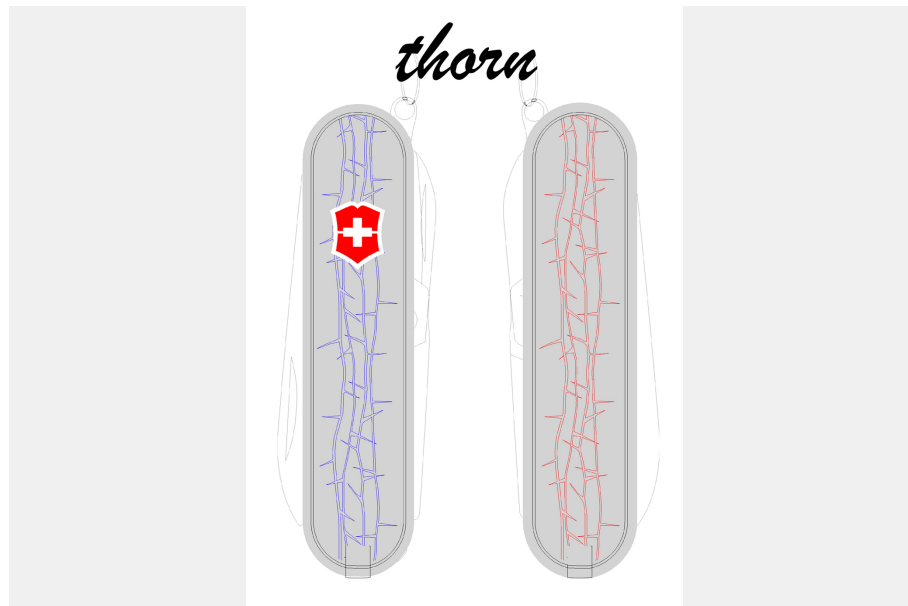

1/2 **Thorn**

Simple motif of a thorn strand in blue and red against black background

Solution

The thorn motif is to represent the harshness of nature and the role of the tool the Swiss Army Knife in dealing with this harshness.

2/2 **Thorn**

Simple motif of a thorn strand in blue and red against black background

Creative's profile

ynth
Noel Brady
designer
Berlin

Creative's top 5 skills

Architecture, Graphic Design, Photography, Product Design